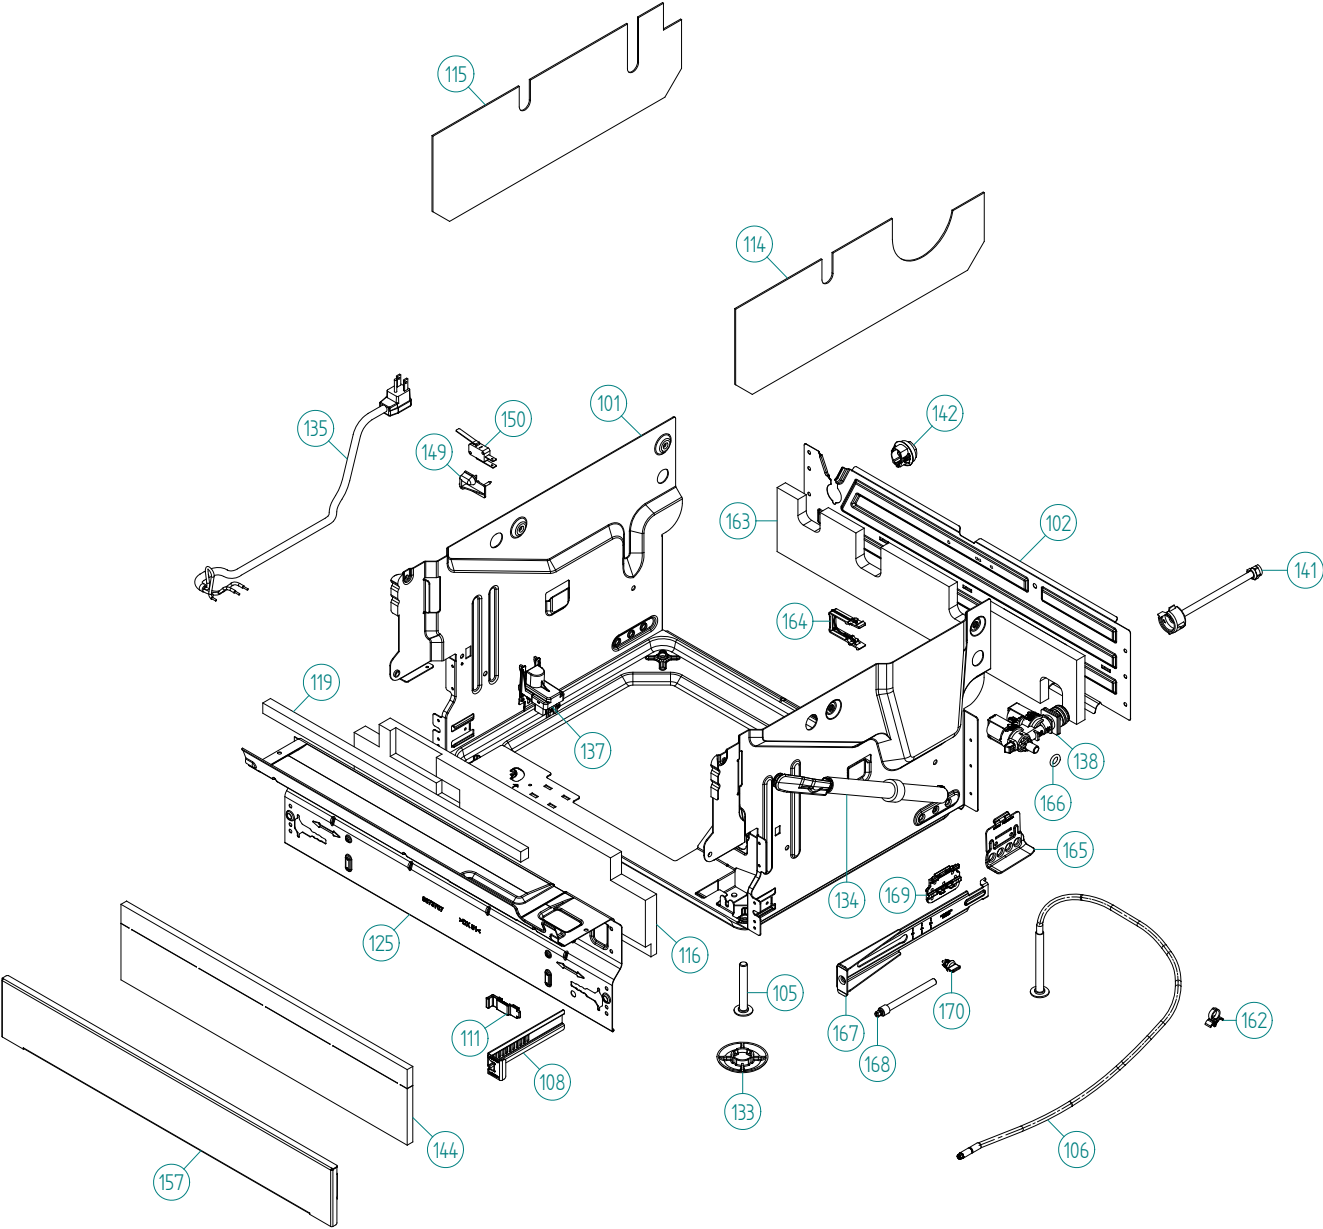

## Base and related parts

### ASKO, D5894 XXL FI US - Titan (DW90.3)

Pos	Spare part No.	Description	Qty	Comment
101	8801387	BOTTOM OUTER COMPL.	1 Pc's	
101-a	8901104	Screw 20 Torx Machine	2 Pc's	
101-b	8901110	Screw w/ORing DW 05/06 25T	4 Pc's	
102	8078006	REAR PANEL	1 Pc's	
102-a	8902357	Screw	4 Pc's	
105	8074228	Leveling Foot M10X75 T30 8.8 FZB	2 Pc's	
106	8082222	FOOT ADJUSTABLE FROM FRONT CPL	1 Pc's	
108	8073480	Toe Kick bracket Right & Left	2 Pc's	
111	8073481-49	Toe Kick Bracket Clip L-Grey	2 Pc's	
114	8078109	SOUND ABSORP. SELF AD. RIGHT	1 Pc's	
115	8078108	SOUND ABSORP. SELF AD. LEFT	1 Pc's	
116	8078114	SOUND ABSORBENT GUARD PLATE	1 Pc's	
119	8078122	SOUND ABSORPTION PROFILE	1 Pc's	
125	8078007-81	GUARD PLATE FLANGED TITANIUM	1 Pc's	
125-a	8902357	Screw	4 Pc's	
133	8051957	Glide Foot	3 Pc's	
134	8079551	DOOR SPRING ADJUST. COMPL	2 Pc's	
135	8083262	CORD SET 15A AMERICA	1 Pc's	
137	8083041	Terminal Block w/RFI DW70	1 Pc's	
137-a	8901097	Screw Terminal	1 Pc's	
138	8801374	KIT INL.VALVE/LOCKARM SEC.120V	1 Pc's	
141	8079522	PEX Inlet hose DW	1 Pc's	
142	8006948	Grommet	1 Pc's	
144	8074585	Felt Kick Plate 05	1 Pc's	
149	8054907	BRACKET LAMP SWITCH	1 Pc's	
149-a	8902087	Screw Plastic Housing 20 Torx	1 Pc's	
150	8087937	MICROSWITCH LIGH STRAIGHT LEVE	1 Pc's	
157	8073566-81	Toe Kick Mettalic	1 Pc's	
162	8079832	CABLE HOLDER SRC-8-01	1 Pc's	
163	8078113	SOUND ABSORPTION REARPANEL	1 Pc's	
164	8079597	LOCK ARM INLET VALVE	1 Pc's	
165	8078013	DOOR SPRING HOLDER	2 Pc's	
165-a	8902362	SCREW RTK ST 4,2X9,5 FZB WAX.	2 Pc's	
166	8901779	O-RING 10X3,5	1 Pc's	
167	8076804	ADJUSTABLE SHEET DOOR SPRING	1 Pc's	
167-a	8902357	Screw	2 Pc's	
168	8076806	SCREW ADJUSTABLE DOOR SPRING	2 Pc's	
169	8079544	GLIDE WASHER ADJUST.DOORSRING	2 Pc's	
170	8079545	GUIDANCE ADJUST.DOORSRING	2 Pc's	