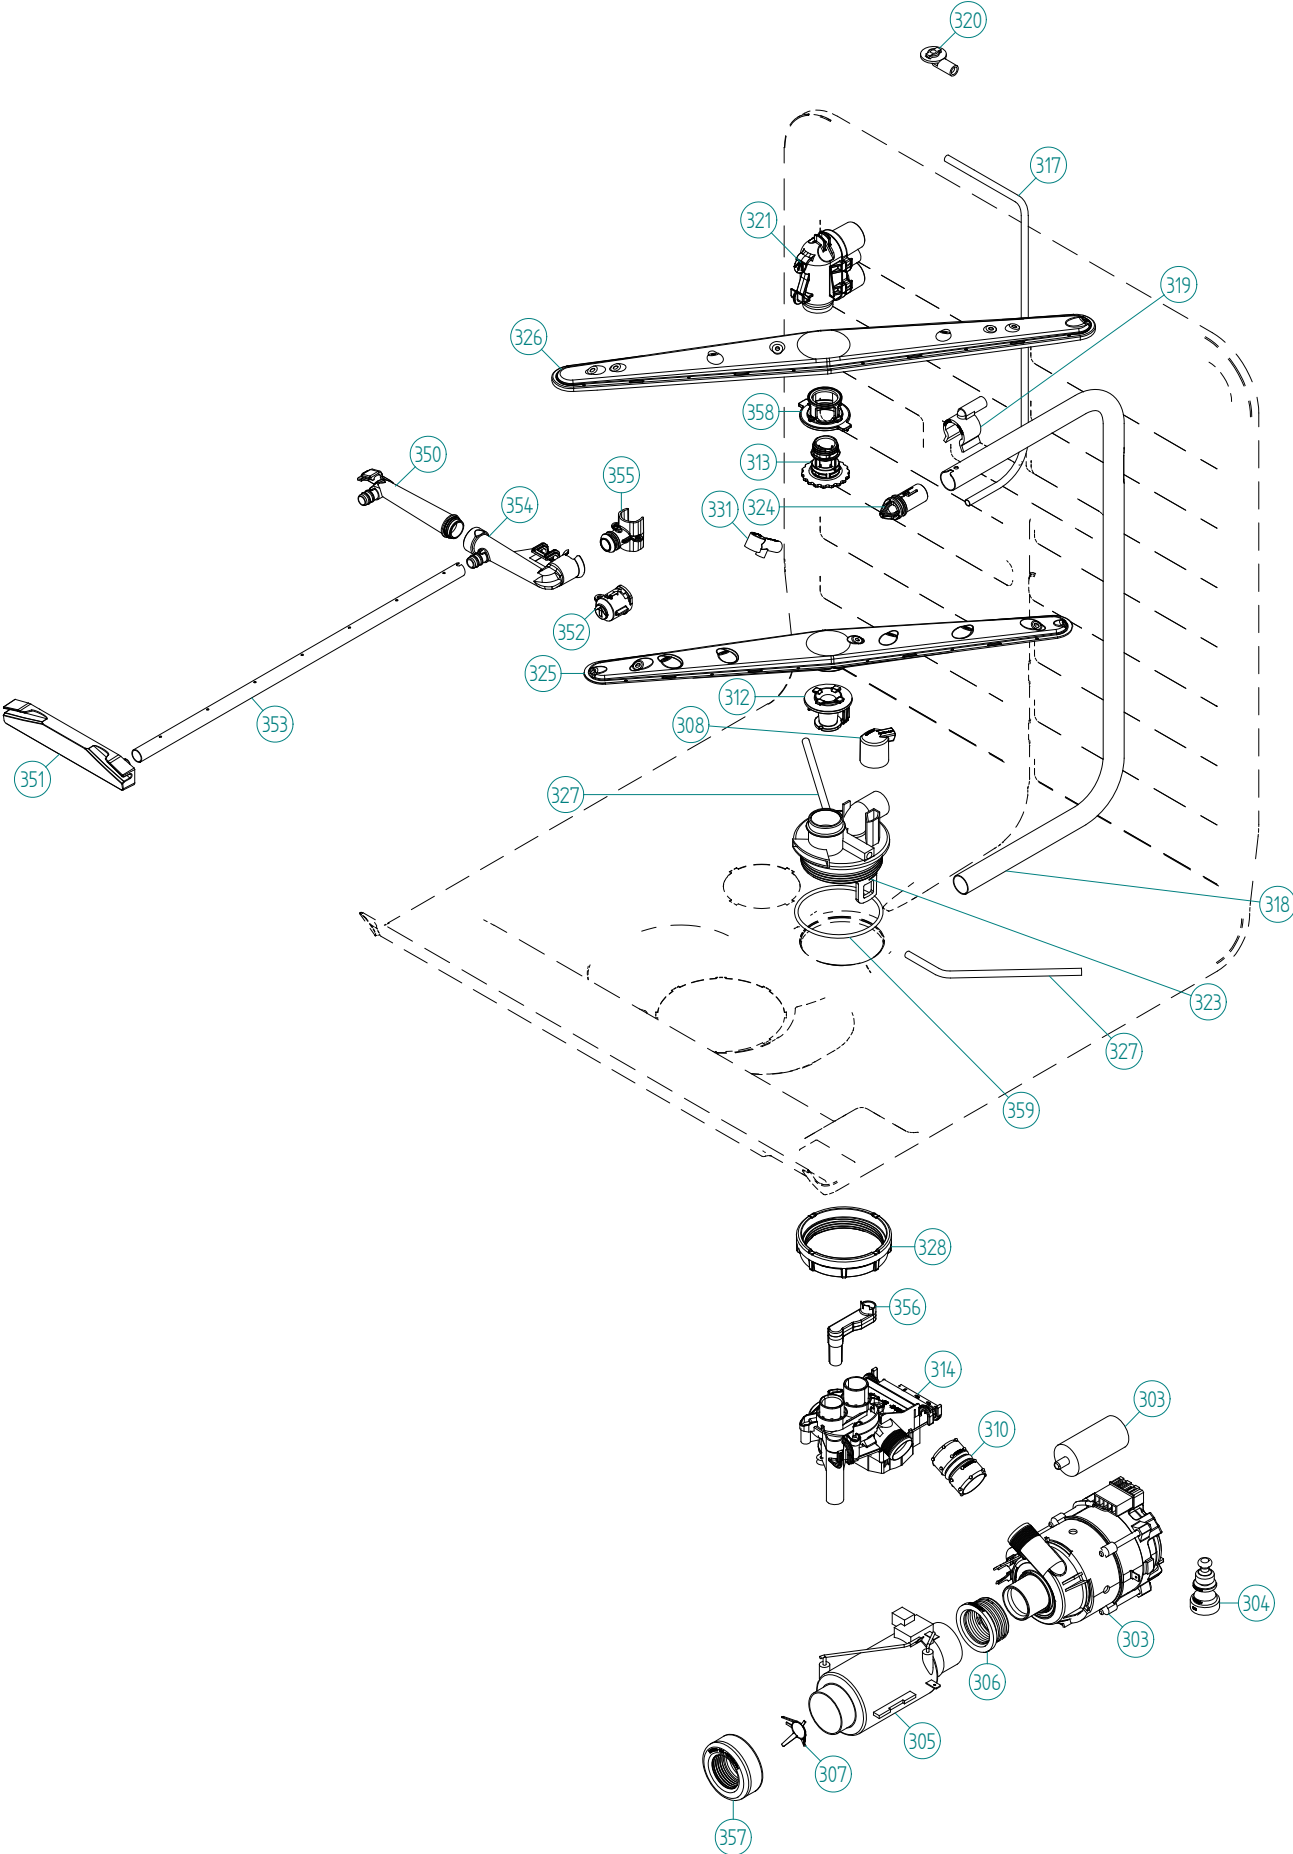

Wash System

ASKO, D5894 XXL FI US - Titan (DW90.3)

Pos	Spare part No.	Description	Qty	Comment
301	8078001	-	1 Pc's	Not a spare part
303	8078082	CIRC.PUMP 120V 60HZ	1 Pc's	
303-a	8083804	Capacitor 7 0UF 400V P2 CLASS	1 Pc's	
304	8079683	RUBBER DAMPER HI CIRC.PUMP UL4	1 Pc's	
305	8801463	HEATER W.INSERT 1200W120V DW70	1 Pc's	
306	8079531	SEALING HEATER DW70 UL4	1 Pc's	Only 1 pc from 2009-06-11
307	8079575	INSERT FOR HEATER	1 Pc's	
308	8073385-77	Cup Drainage Gray	1 Pc's	
310	8801409	KIT HOSE INCL.CLAMPS CIRK.PUMP	1 Pc's	
312	8801270	Spray Arm Bearing Kit	1 Pc's	
313	8079108-77	SPRAYARM BEARING H&L U.BASKET	1 Pc's	
314	8078085	WATER DIVERTER VALVE 120V 60HZ	1 Pc's	
314-a	8073003	O-ring	2 Pc's	
317	8079145	SPRAY PIPE KNIFE SPRAYER H&L	1 Pc's	
318	8079112-EDH	SPRAYTUBE ADJ. U-BASK XXL 8,5	1 Pc's	
319	8057504-77	SPRAY PIPE GROMMET LOWER GREY	1 Pc's	
320	8057503-77	Spray Pipe Grommet Upper Gray	1 Pc's	
321	8801359	SPRAYTOWER COMPL H&L BASKET	1 Pc's	
323	8081911-LL-77	SPRAYTOWER L FOR 2 NOZZLE UL4	1 Pc's	
324	8079113-77	GUIDE SPRAYTUBE ADJ BASKET	1 Pc's	
325	8072891	Spray Arm Lower Complete	1 Pc's	
326	8079111	SPRAYARM CPL H&L BASKET	1 Pc's	
327	8073381	Tube Pot Rinse	1 Pc's	
327	8079147	POT RINSE TUBE	1 Pc's	
327-a	8902085	Screw 20T for Plastic	2 Pc's	
328	8071607	Locking Spray Pipe Bearing	1 Pc's	
331	8072543-77	Spray Nozzle	2 Pc's	For part no 8073381 and 8076902-L-77
350	8079268-77	TERMINAL CONN.SPRAY TUBE M.B	1 Pc's	
351	8079265-77	SPRAY TUBE HOLDER MIDDLEBASKET	1 Pc's	
352	8079576-77	Cap Spray Tube Inlet Mid/Bask	1 Pc's	
353	8080860	SPRAY PIPE MIDDLE BASKET	2 Pc's	
354	8079266-77	CONNECTION SPRAY PIPE BASKET	1 Pc's	
355	8079267-77	SPRAY PIPE GROMMET MIDDLE BASK	1 Pc's	
356	8080666	OVERFLOW CHANNEL	1 Pc's	
357	8083603	SEALING HEATER BOTTOM SUMP	1 Pc's	
358	8079261-77	INSERT SPRAYARM BEAR.H&L BASK.	1 Pc's	
359	8901765	ORing det Comp 03/04 DW	1 Pc's